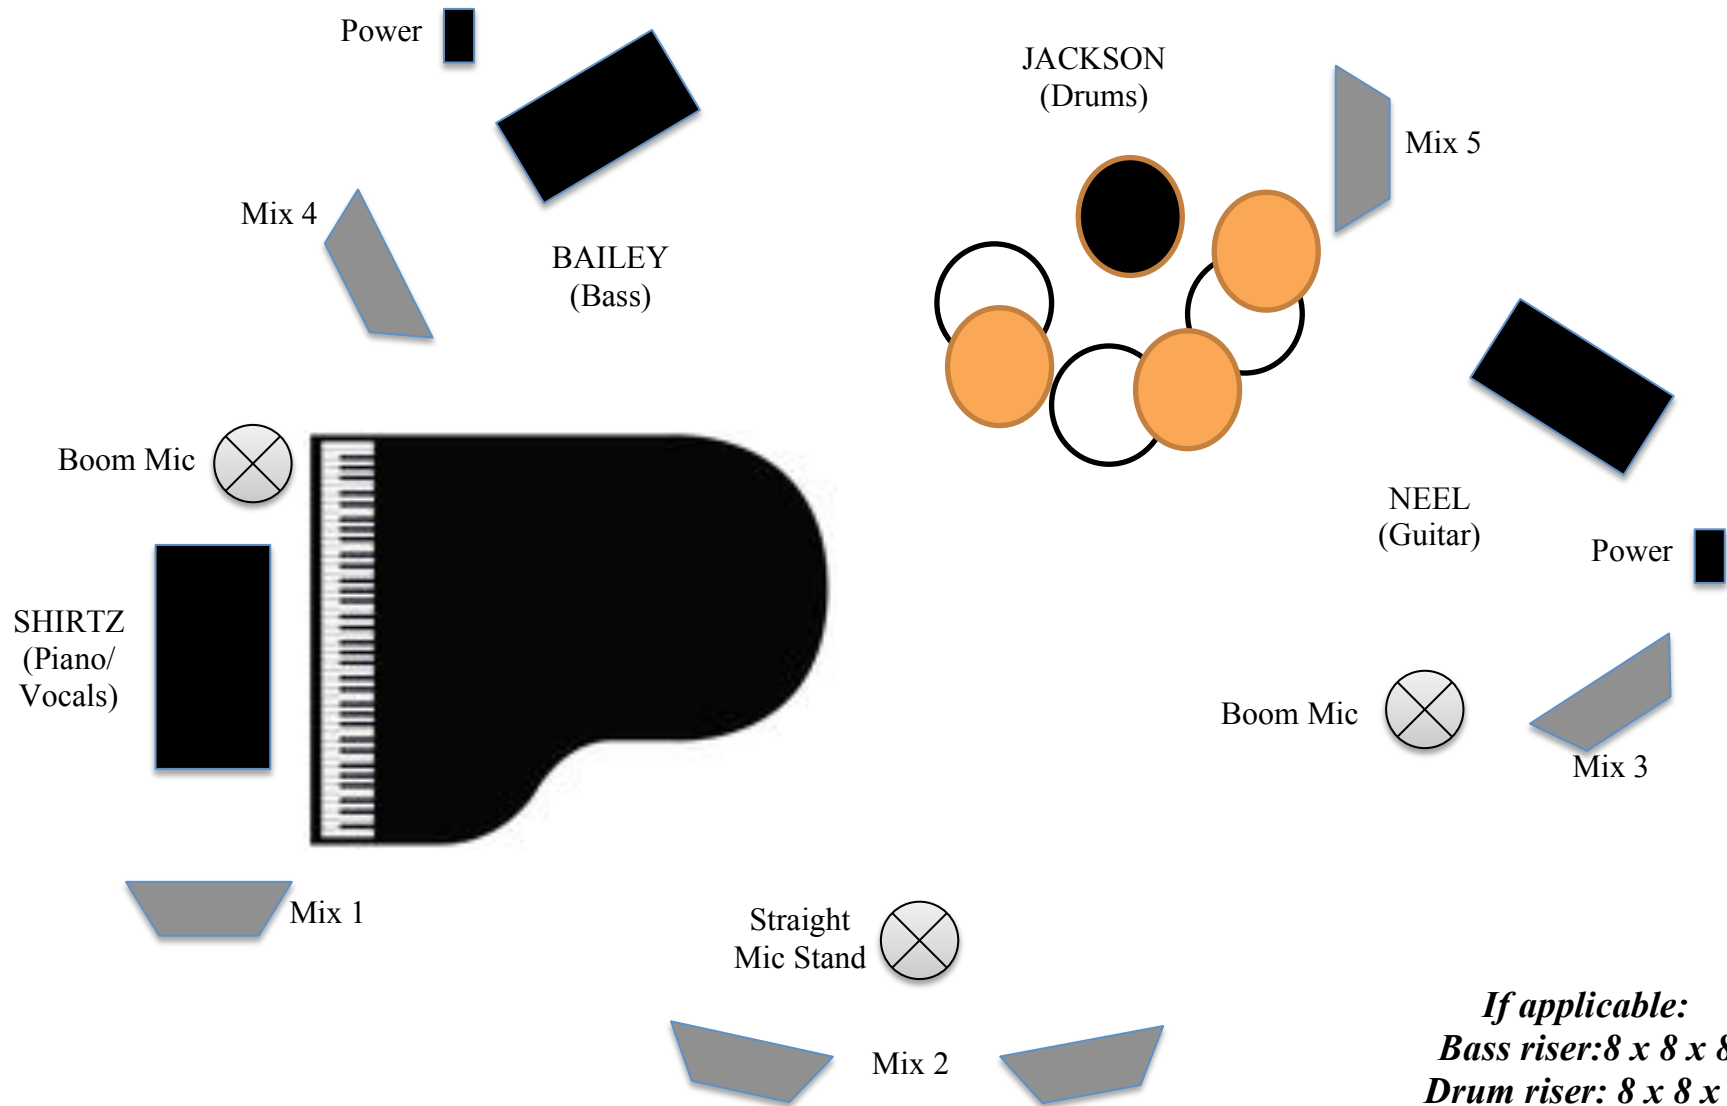

MICHAEL SHIRTZ QUARTET STAGE PLOT

This is the general stage plot for the Michael Shirtz Quartet. If your venue is not able to accommodate this set up, please email request changes to Arica Pfirsch, Manager, at organizedchaosmusicllc@gmail.com or call 419-961-7189.

Guest artist will be indicated, if applicable.

If applicable:
Bass riser: 8 x 8 x 8
Drum riser: 8 x 8 x 8